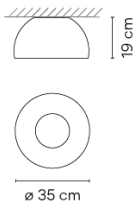

4874

Design By Ramos & Bassols

Duo is a ceiling light with surface installation where the natural warm appearance of the oak wood on the inside is combined with the technical refinement of the aluminium metal wrap on the outside.

Model Sheet

Finish	 93 White RAL 9016 58 Cream RAL 7044 18 Graphite ADAPTA RF 9913 WX
LED temperature color	2700 K / 4000 K
Dimming	1-10V PUSH Optional DALI or Casambi Min. quantity, upcharge and extra lead time apply [EN]
Installation type	Surface Canopy

Materials	Shade: Oak wood
Light source	1 x LED PLATE 12W 350mA F
LED	CR>90 1194,5 lm 99,54 2700 K / 4000 K
Driver	CC - Constant Current 350 110-240 V 50/60 HZ
	  Dimmable LED IP20 Bi-volt 50-60Hz

Application	Ceiling Lamps
Packaging	1 Box 0.436 m x 0.436 m x 0.348 m Gross weight 6 Net weight 4 Vol. 0.0661